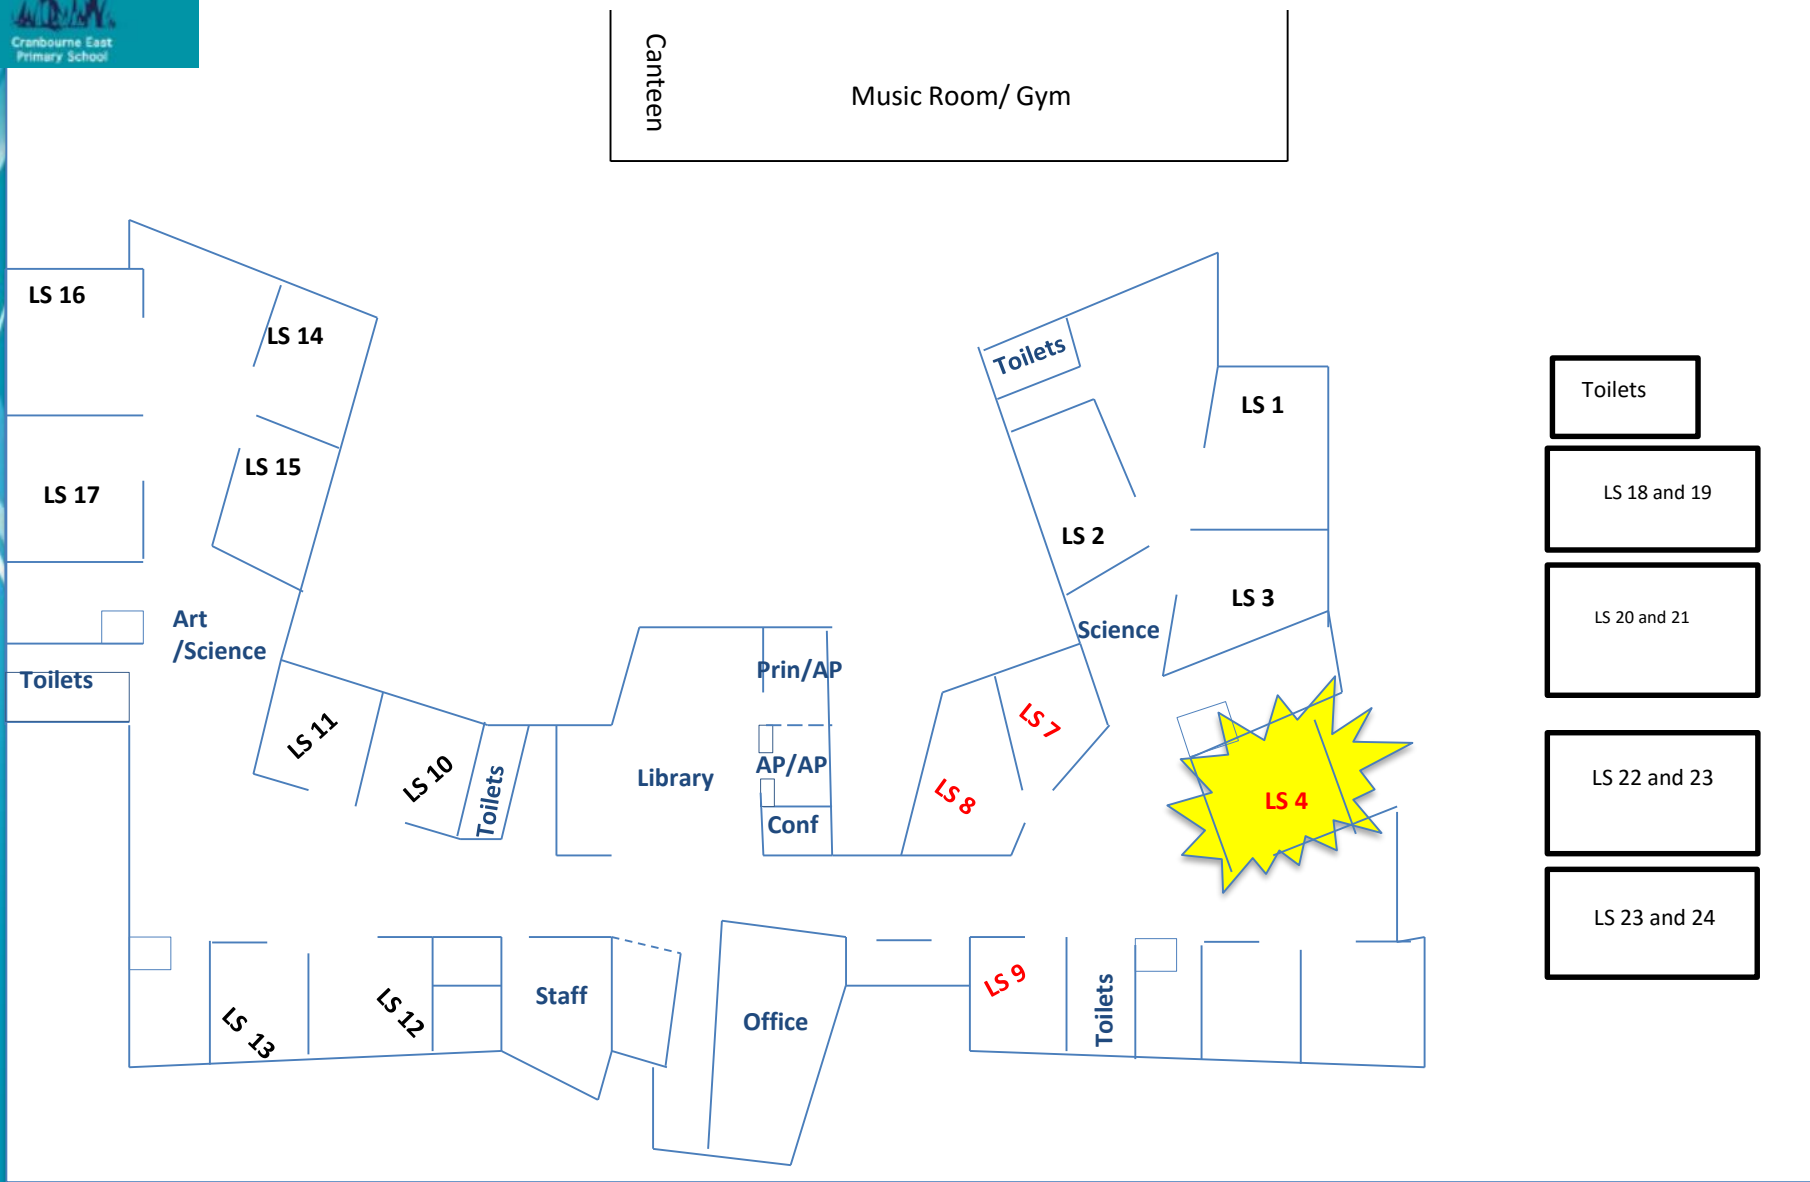

Cranbourne East
Primary School

Foundation Transition 2019

Stately Drive

Bowyer Avenue