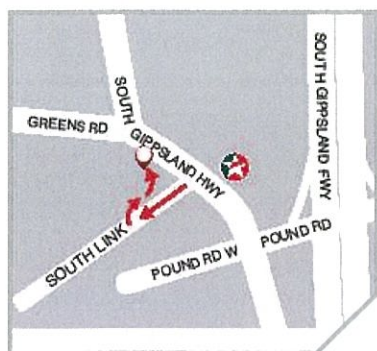

# CRANBOURNE EAST PRIMARY SCHOOL

Your uniform is available at the  
**PSW STORE IN HAMPTON PARK**

**Unit 2, 10-12 South Link, Dandenong South VIC 3175**

Phone: (03) 9768 0343

Enter the car park off South Link