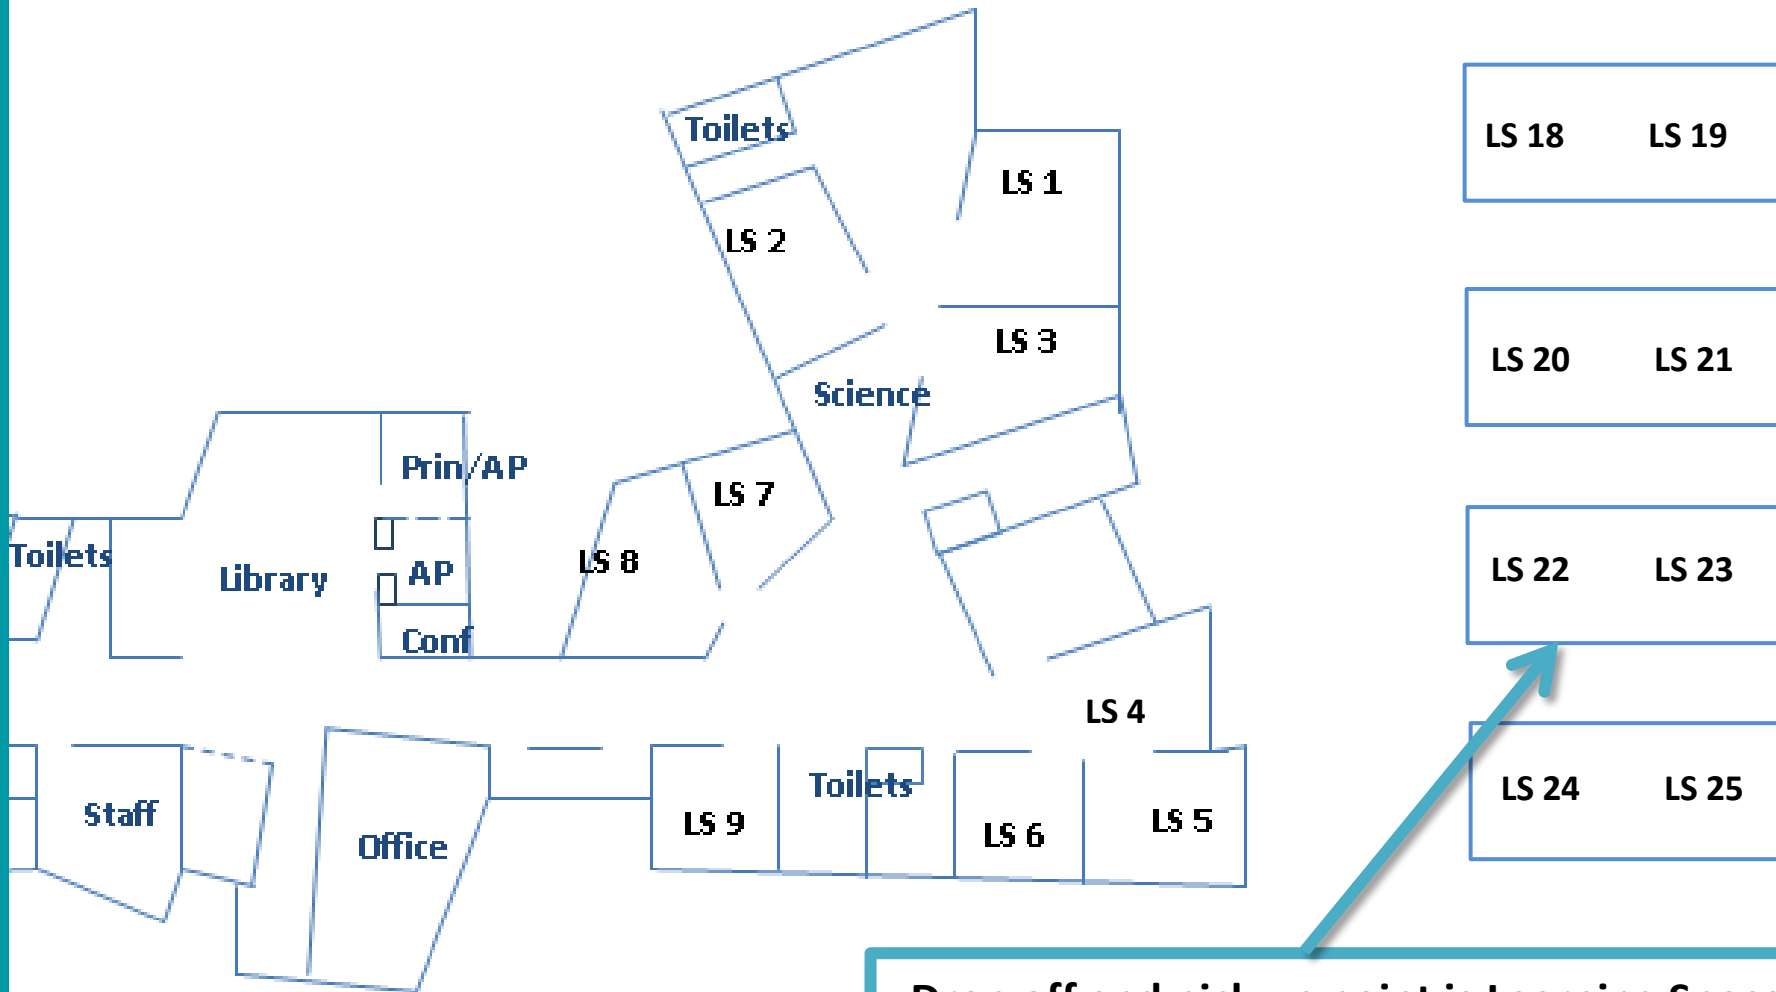

# Transition Map

Drop off and pick up point is Learning Space 22.

Bowyer Avenue

Stately Drive